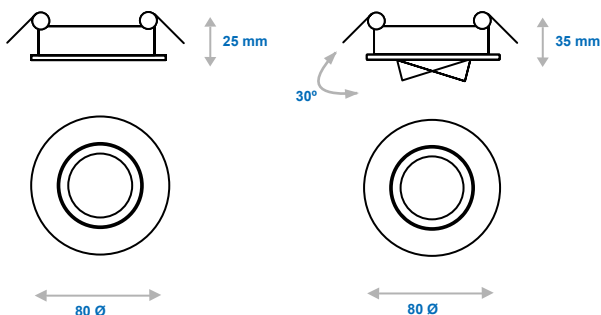

RECESSED DOWN LIGHT LUMINAIRES SIGMA / TAU

General Data:

Construction:

Body Die Cast Aluminum with White Epoxy Paint or Brushed Chrome Finish and Bayonet Lamp Retaining Lock Ring

IP Rating IP20

Typical Applications:

Indoor general lighting applications Bathrooms
Passages
Reception area's
Domestic / Residential living rooms

Front and Side View (SIGMA):

Front and Side View (TAU):

RECESSED DOWN LIGHT LUMINAIRES SIGMA / TAU

SIGMA

TAU

Options:

.../ WH (White)

.../ BC (Brushed Chrome)

Product Information:

Product Code	Lamp Type	H (mm)	L (mm)	W (mm)	(Kg)
SIG-1GU-F	1 x GU10	25	80	80	TBA
SIG-1GU-T		35	90	90	TBA
TAU-1GU-F		25	80	80	TBA
TAU-1GU-T		30	80	80	TBA
SIG-1MR-F	1 x MR16	25	80	80	TBA
SIG-1MR-T		35	90	90	TBA
TAU-1MR-F		25	80	80	TBA
TAU-1MR-T		30	80	80	TBA