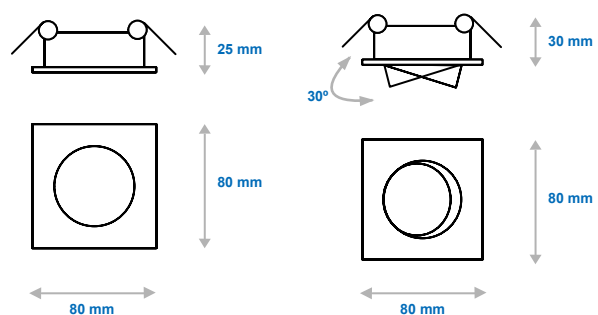

RECESSED DOWN LIGHT LUMINAIRES SIGMA / TAU

General Data:

Construction:

Body Die Cast Aluminum with White Epoxy Paint or Brushed Chrome Finish and Bayonet Lamp Retaining Lock Ring

IP Rating IP20

Typical Applications:

Indoor general lighting applications Bathrooms
Passages
Reception area's
Domestic / Residential living rooms

Front and Side View (SIGMA):

Front and Side View (TAU):

RECESSED DOWN LIGHT LUMINAIRES SIGMA / TAU

SIGMA

TAU

Options:

.../ WH (White)

.../ BC (Brushed Chrome)

Product Information:

Product Code	Lamp Type	H (mm)	L (mm)	W (mm)	(Kg)
SIG-1GU-F	1 x GU10	25	80	80	TBA
SIG-1GU-T		35	90	90	TBA
TAU-1GU-F		25	80	80	TBA
TAU-1GU-T		30	80	80	TBA
SIG-1MR-F	1 x MR16	25	80	80	TBA
SIG-1MR-T		35	90	90	TBA
TAU-1MR-F		25	80	80	TBA
TAU-1MR-T		30	80	80	TBA